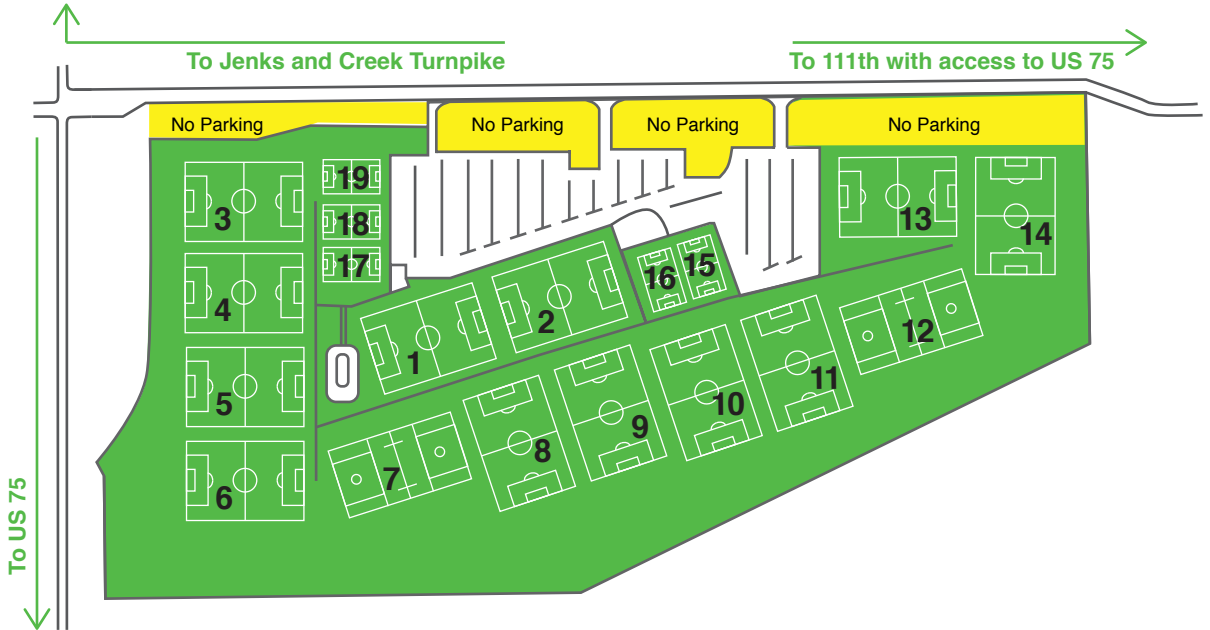

TITAN SOUTH FIELD MAP

9850 S. Elwood Ave. Jenks, OK

TITAN SOUTH FIELD MAP

9850 S. Elwood Ave. Jenks, OK